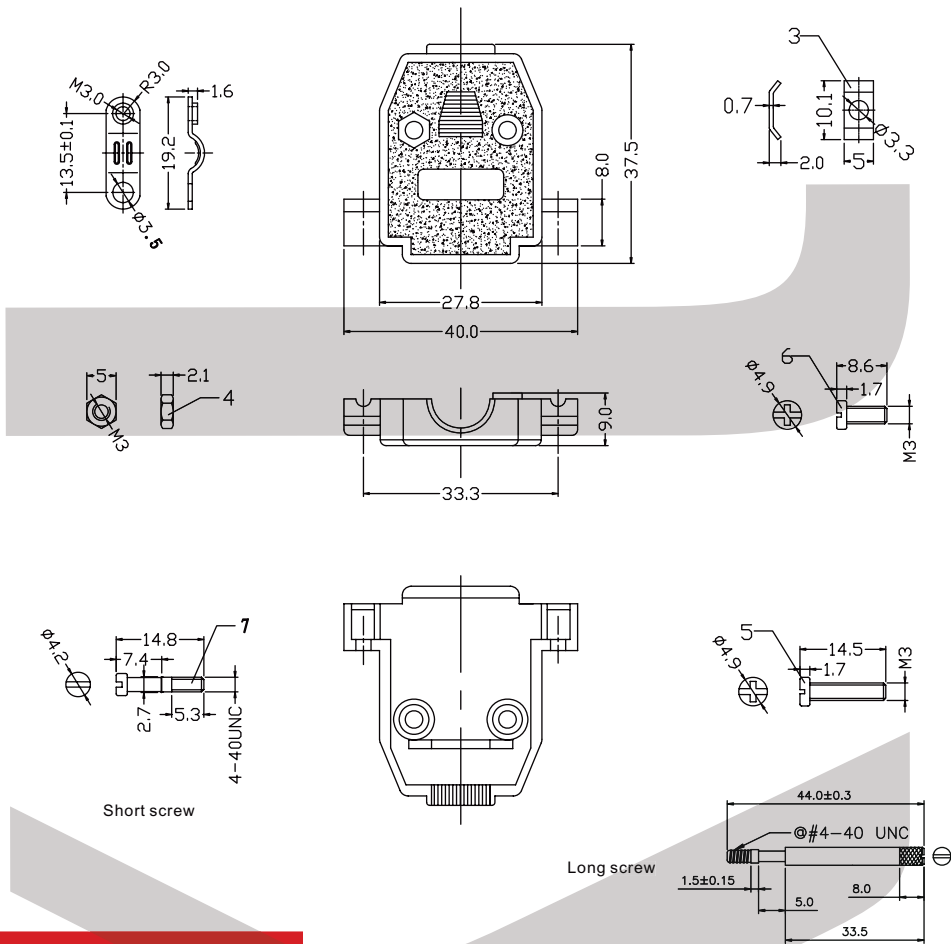

D-SUB Series

KLS1-DB D-SUB HOOD PLASTIC MATERIAL 09-37Pin

Cover Material: ABS Plastic
Screw Material: STEEL

ORDER INFORMATION

Product NO.: KLS1-DB-09P-L G

Pos. NO.
001=001 pos.

Contact Number of Row
DB=D-SUB HOOD PLASTIC MATERIAL

Color: G-Gray B-Black
L : Long screw
S : Short screw

Number of Contacts

D-SUB Series

KLS1-DB D-SUB HOOD PLASTIC MATERIAL 09-37Pin

Cover Material: ABS Plastic
Screw Material: STEEL

ORDER INFORMATION

Product NO.: KLS1-DB-15P-L G

Pos. NO. 001=001 pos. Color: G-Gray B-Black
L : Long screw S : Short screw
Contact Number of Row DB=D-SUB HOOD PLASTIC MATERIAL Number of Contacts

All specification & dimensions are subject to change, please call your nearest KLS sales representative for update information

Pos. NO.
001=001 pos.

Contact Number of Row
DB=D-SUB HOOD PLASTIC MATERIAL

Color: G-Gray B-Black
L : Long screw
S : Short screw
Number of Contacts