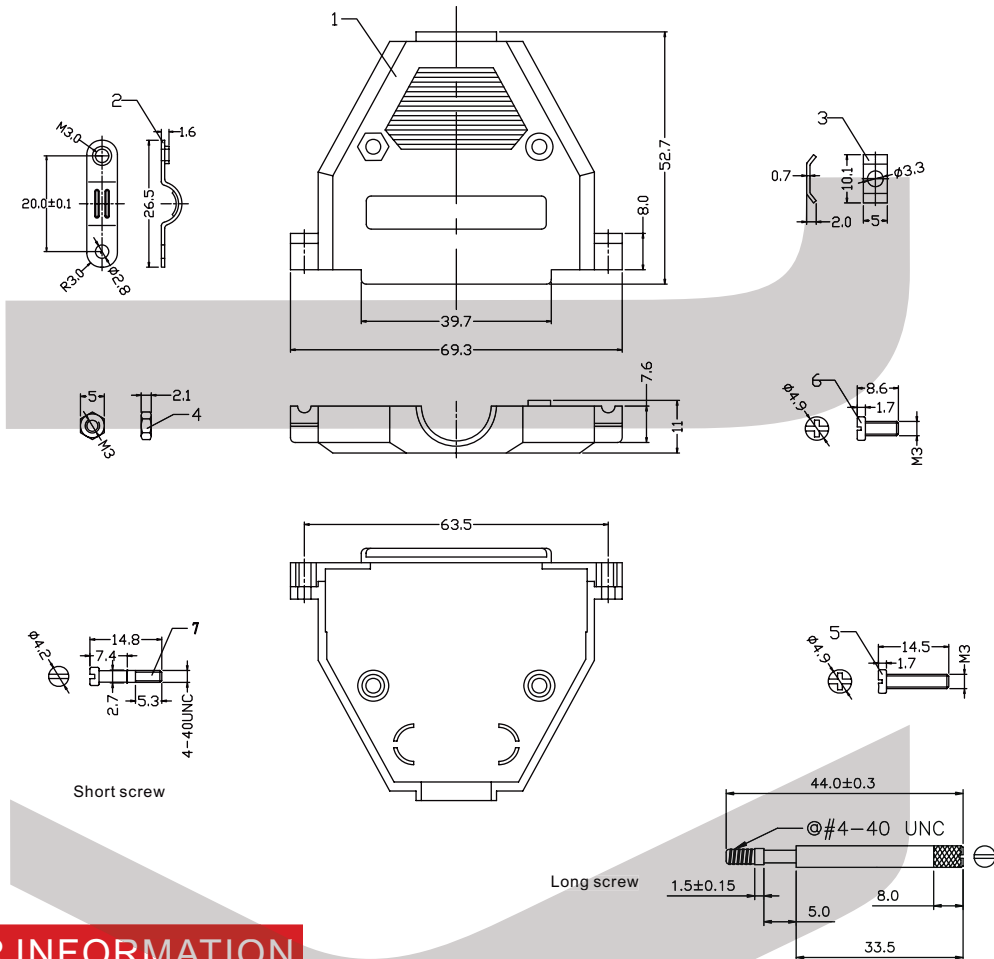

Pos. NO. 001=001 pos. Color: G-Gray B-Black
L : Long screw S : Short screw
Contact Number of Row DB=D-SUB HOOD PLASTIC MATERIAL Number of Contacts

All specification & dimensions are subject to change, please call your nearest KLS sales representative for update information

D-SUB Series

KLS1-DB D-SUB HOOD PLASTIC MATERIAL 09-37Pin

Cover Material: ABS Plastic
Screw Material: STEEL

ORDER INFORMATION

Product NO.: KLS1-DB-25P-L G

Pos. NO.
001=001 pos.

Contact Number of Row
DB=D-SUB HOOD PLASTIC MATERIAL

Color: G-Gray B-Black
L : Long screw
S : Short screw
Number of Contacts

D-SUB Series

KLS1-DB D-SUB HOOD PLASTIC MATERIAL 09-37Pin

Cover Material: ABS Plastic
Screw Material: STEEL

ORDER INFORMATION

Product NO.: KLS1-DB-37P-L G

Pos. NO.
001=001 pos.

Contact Number of Row
DB=D-SUB HOOD PLASTIC MATERIAL

Color: G-Gray B-Black
L : Long screw
S : Short screw
Number of Contacts