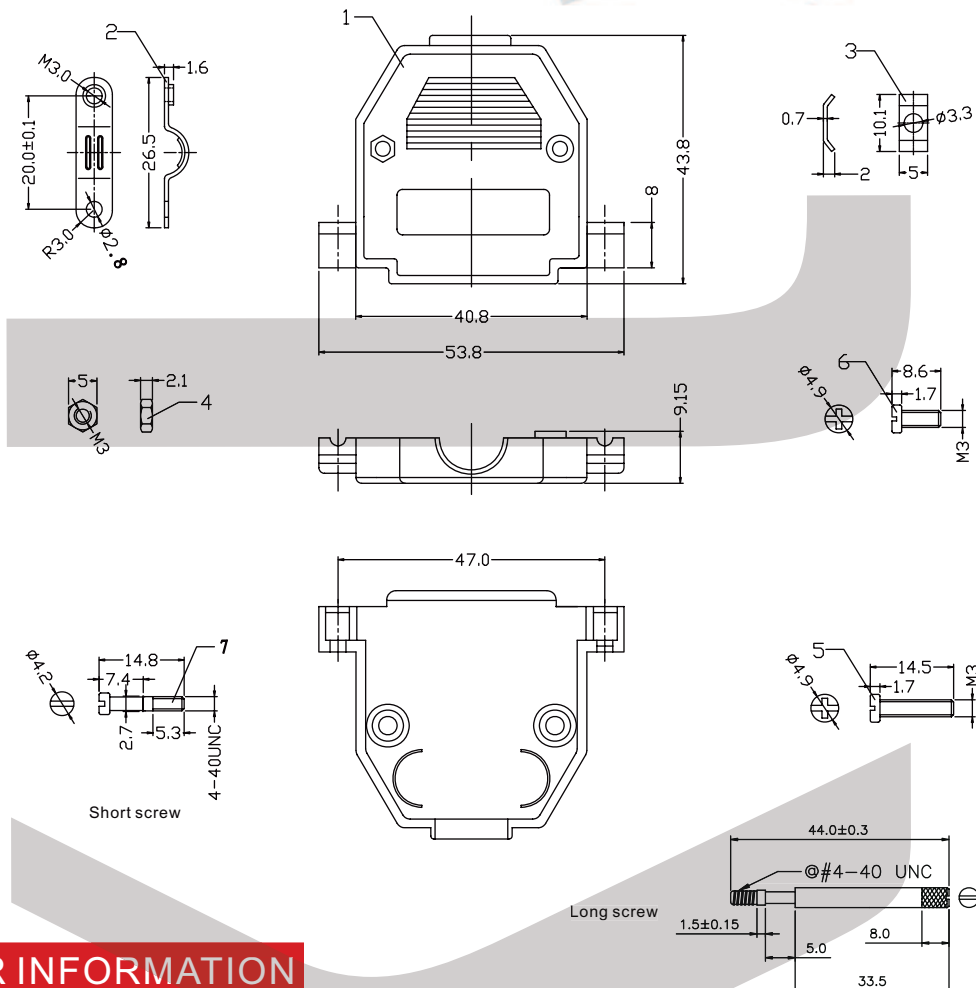

D-SUB Series

KLS1-DB D-SUB HOOD PLASTIC MATERIAL 09-37Pin

Cover Material: ABS Plastic
Screw Material: STEEL

ORDER INFORMATION

Product NO.: KLS1-DB-09P-L G

Pos. NO.
001=001 pos.

Contact Number of Row
DB=D-SUB HOOD PLASTIC MATERIAL

Color: G-Gray B-Black
L : Long screw
S : Short screw

Number of Contacts

D-SUB Series

KLS1-DB D-SUB HOOD PLASTIC MATERIAL 09-37Pin

Cover Material: ABS Plastic
Screw Material: STEEL

ORDER INFORMATION

Product NO.: KLS1-DB-15P-L G

Pos. NO. 001=001 pos. Color: G-Gray B-Black
L : Long screw S : Short screw
Contact Number of Row DB=D-SUB HOOD PLASTIC MATERIAL Number of Contacts

All specification & dimensions are subject to change, please call your nearest KLS sales representative for update information

D-SUB Series

KLS1-DB D-SUB HOOD PLASTIC MATERIAL 09-37Pin

Cover Material: ABS Plastic
Screw Material: STEEL

ORDER INFORMATION

Product NO.: KLS1-DB-25P-L G

Pos. NO.
001=001 pos.

Contact Number of Row
DB=D-SUB HOOD PLASTIC MATERIAL