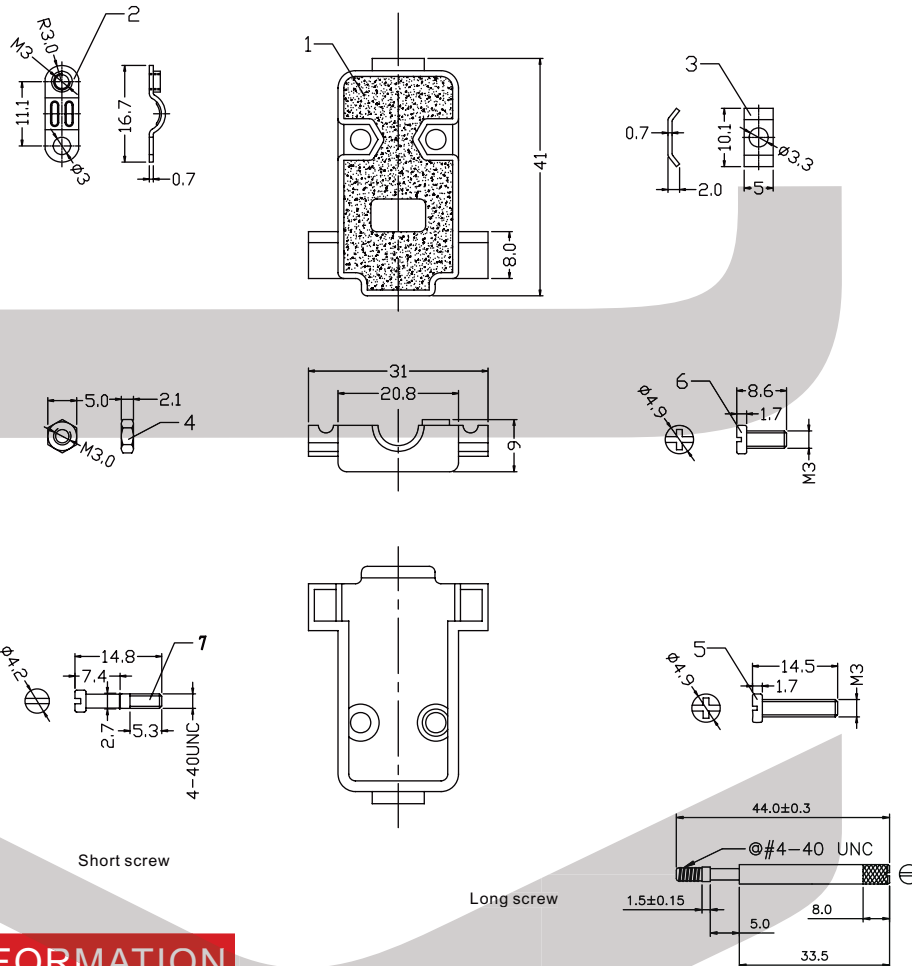

D-SUB Series

KLS1-DB D-SUB HOOD PLASTIC MATERIAL 09-37Pin

Cover Material: ABS Plastic
Screw Material: STEEL

ORDER INFORMATION

Product NO.: KLS1-DB-09P-L G

Pos. NO.
001=001 pos.

Contact Number of Row
DB=D-SUB HOOD PLASTIC MATERIAL

Color: G-Gray B-Black
L : Long screw
S : Short screw

Number of Contacts

D-SUB Series

KLS1-DB D-SUB HOOD PLASTIC MATERIAL 09-37Pin

Cover Material: ABS Plastic
Screw Material: STEEL

ORDER INFORMATION

Product NO.: KLS1-DB-15P-L G

Pos. NO. 001=001 pos. Color: G-Gray B-Black
L : Long screw S : Short screw
Contact Number of Row DB=D-SUB HOOD PLASTIC MATERIAL Number of Contacts

All specification & dimensions are subject to change, please call your nearest KLS sales representative for update information

Pos. NO.
001=001 pos.

Contact Number of Row
DB=D-SUB HOOD PLASTIC MATERIAL

Color: G-Gray B-Black
L : Long screw
S : Short screw
Number of Contacts